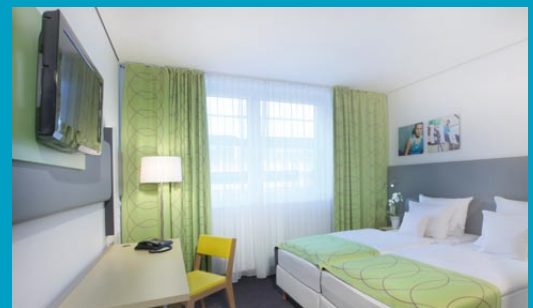

*** HOTEL & SPORTS ACADEMY
Frankfurt

Otto-Fleck-Schneise 8
D-60528 Frankfurt

Fon +49 69 339968-430
Fax +49 69 339968-333
sales.sportsacademy@lindner.de
www.lindner.de

LAGE

Öffentliche Verkehrsmittel: 0,8 km vom Hotel entfernt.

ZIMMER

111 Zimmer und Suiten, teilweise mit Kitchenette.

GASTRONOMIE

Restaurant mit schöner Innenhof-Terrasse. Sportliche Bar und Lounge zum Entspannen.

PARKEN

Kostenpflichtiges Parkhaus direkt am Hotel. Shuttle zur Messe auf Anfrage.

FITNESS & FREIZEIT

Zahlreiche Spazierwege, Joggingstrecken und Walking-routen. Commerzbank Arena direkt nebenan. Sportstätten in unmittelbarer Umgebung.

TAGUNGEN & KONFERENZEN

4 Konferenzräume und 3 Boardrooms für bis zu 250 Personen.

LOCATION

Public transport: just 0.8 km from the hotel.

ROOMS

111 rooms and suites, some with kitchenette.

EAT & DRINK

Restaurant with lovely courtyard terrace
Sporty bar and lounge for relaxing and unwinding.

PARKING

Affordable parking in a multistorey car park next to the hotel. Shuttle bus to the exhibition grounds on request.

SPORT & LEISURE

Numerous routes for strolling, jogging and walking right next to the Commerzbank Arena. Sports facilities close by.

MEETINGS & CONFERENCES

Four conference rooms and three boardrooms for up to 250 people.