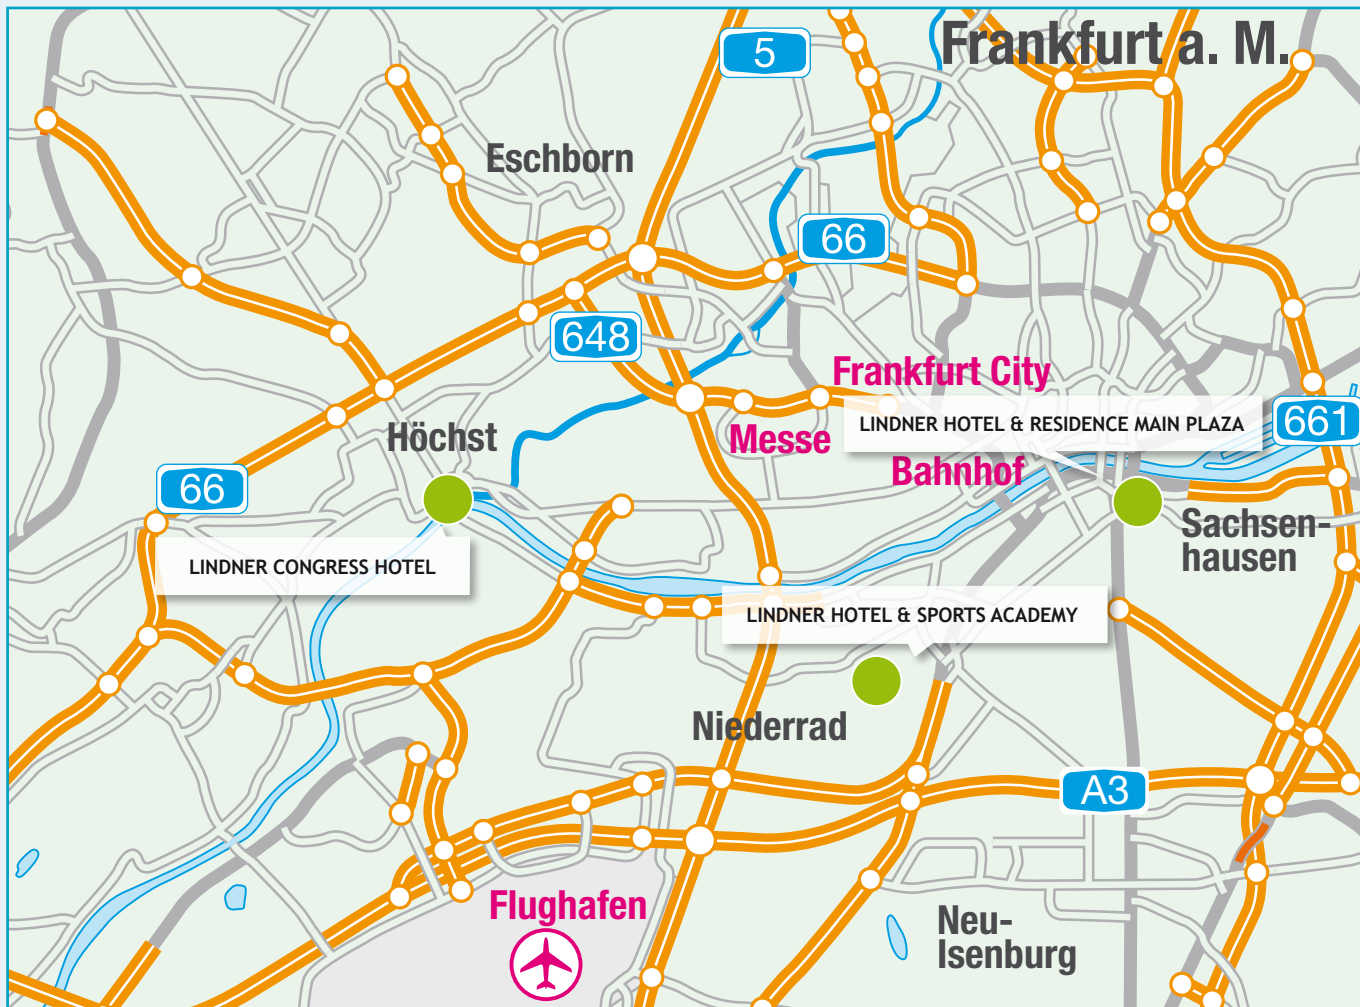

LINDNER

HOTELS & RESORTS

★ ★ ★ ★

**HOTEL & RESIDENCE
MAIN PLAZA
Frankfurt**

★ ★ ★ ★

**CONGRESS HOTEL
Frankfurt**

★ ★ ★

**HOTEL & SPORTS ACADEMY
Frankfurt**

**MESSEN & KONGRESSE
IN FRANKFURT AM MAIN**

***FAIRS & CONGRESSES
IN FRANKFURT/MAIN***

NICHT NUR BESSER. ANDERS.

LAGEPLAN FRANKFURT AM MAIN

LINDNER HOTEL & RESIDENCE MAIN PLAZA

-  Messe Fair 5 km
-  HBF Central Station 4 km
-  Flughafen Airport 14 km
-  Innenstadt City 2 km

LINDNER HOTEL & SPORTS ACADEMY

-  Messe Fair 8 km
-  HBF Central Station 7 km
-  Flughafen Airport 7 km
-  Innenstadt City 6 km

LINDNER CONGRESS HOTEL

-  Messe Fair 7 km
-  HBF Central Station 8 km
-  Flughafen Airport 10 km
-  Innenstadt City 8 km